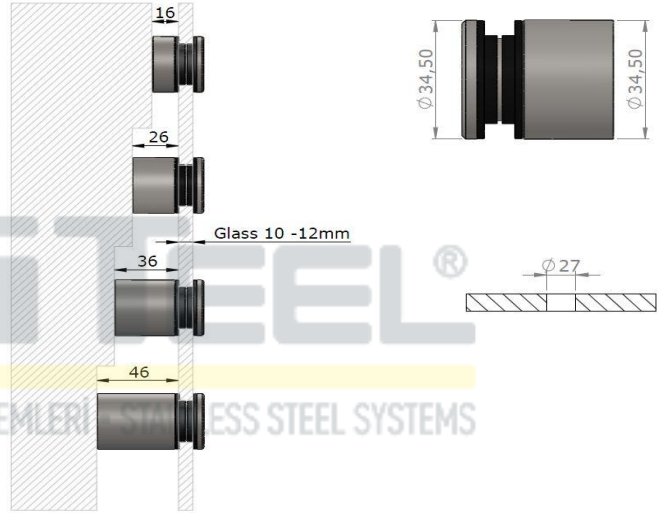

Countersunk 180° Glass Connectors

Product Code: NTC- a - (304, 316)

a -->	01= 16mm
a -->	02 = 26mm
a -->	03 = 36mm
a -->	04 = 46mm

Flat cap 180° Glass Connectors

Product Code: NTF- a - (304, 316)

a -->	01= 16mm
a -->	02 = 26mm
a -->	03 = 36mm
a -->	04 = 46mm

PASLANMAZ ÇELİK SİSTEMLERİ • STAINLESS STEEL SYSTEMS

JUSTEEL®

PASLANMAZ ÇELİK SİSTEMLERİ • STAINLESS STEEL SYSTEMS

Düz Başlı Noktasal Tutucu
Flat cap 180° Glass Connectors

Ürün Kodu - Product Code: NTF-a - (304, 316)

a -->	01= 16mm
a -->	02 = 26mm
a -->	03 = 36mm
a -->	04 = 46mm

JUSTEEL®
PASLANMAZ ÇELİK SİSTEMLERİ • STAINLESS STEEL SYSTEMS

JUSTEEL®
PASLANMAZ ÇELİK SİSTEMLERİ • STAINLESS STEEL SYSTEMS

Havşa Başı Mafsallı Cam Tutucu
Countersunk 90° Glass Connectors

Ürün Kodu - Product Code: NTC- a - (304, 316)

a -->	01= 16mm
a -->	02 = 26mm
a -->	03 = 36mm
a -->	04 = 46mm

JUSTEEL®
PASLANMAZ ÇELİK SİSTEMLERİ • STAINLESS STEEL SYSTEMS

JUSTEEL®
PASLANMAZ ÇELİK SİSTEMLERİ • STAINLESS STEEL SYSTEMS