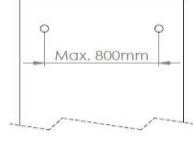

GLASS DRILLING: