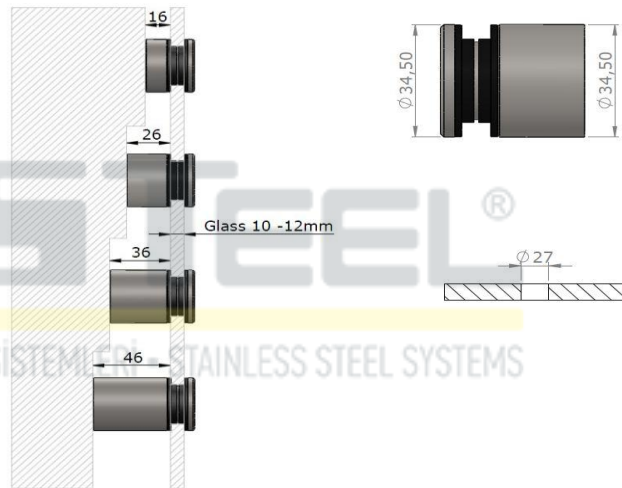

Countersunk 180° Glass Connectors

Product Code: NTC- a - (304, 316)

a -->	01= 16mm
a -->	02 = 26mm
a -->	03 = 36mm
a -->	04 = 46mm

Flat cap 180° Glass Connectors

Product Code: NTF- a - (304, 316)

a -->	01= 16mm
a -->	02 = 26mm
a -->	03 = 36mm
a -->	04 = 46mm

Düz Başı Mafsallı Cam tutucu
Flat cap 90° Glass Connectors

Glass 8-10-12mm

GLASS DRILLING:

JUSTEEL®

PASLANMAZ ÇELİK SİSTEMLERİ • STAINLESS STEEL SYSTEMS

Ürün Kodu - Product Code: MTF01 - (304 ,316)

JUSTEEL®

PASLANMAZ ÇELİK SİSTEMLERİ • STAINLESS STEEL SYSTEMS

JUSTEEL®

PASLANMAZ ÇELİK SİSTEMLERİ • STAINLESS STEEL SYSTEMS

Düz Başlı Noktasal Tutucu
Flat cap 180° Glass Connectors

Ürün Kodu - Product Code: NTF-a - (304, 316)

a -->	01= 16mm
a -->	02 = 26mm
a -->	03 = 36mm
a -->	04 = 46mm

JUSTEEL®
PASLANMAZ ÇELİK SİSTEMLERİ • STAINLESS STEEL SYSTEMS

JUSTEEL®
PASLANMAZ ÇELİK SİSTEMLERİ • STAINLESS STEEL SYSTEMS

Havşa Başı Mafsallı Cam Tutucu
Countersunk 90° Glass Connectors