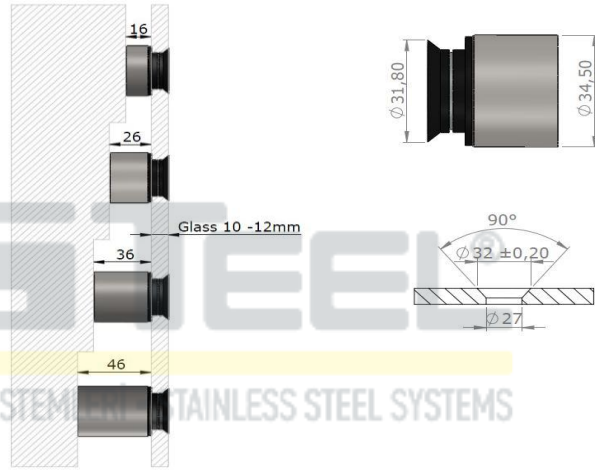

Countersunk 180° Glass Connectors

Product Code: NTC- a - (304, 316)

a -->	01= 16mm
a -->	02 = 26mm
a -->	03 = 36mm
a -->	04 = 46mm

Flat cap 180° Glass Connectors

Product Code: NTF- a - (304, 316)

a -->	01= 16mm
a -->	02 = 26mm
a -->	03 = 36mm
a -->	04 = 46mm

Düz Başı Mafsallı Cam tutucu
Flat cap 90° Glass Connectors

Glass 8-10-12mm

GLASS DRILLING:

JUSTEEL®

PASLANMAZ ÇELİK SİSTEMLERİ • STAINLESS STEEL SYSTEMS

Ürün Kodu - Product Code: MTF01 - (304 ,316)

JUSTEEL®

PASLANMAZ ÇELİK SİSTEMLERİ • STAINLESS STEEL SYSTEMS

JUSTEEL®

PASLANMAZ ÇELİK SİSTEMLERİ • STAINLESS STEEL SYSTEMS

Düz Başlı Noktasal Tutucu
Flat cap 180° Glass Connectors

Ürün Kodu - Product Code: NTF-a - (304, 316)

a -->	01= 16mm
a -->	02 = 26mm
a -->	03 = 36mm
a -->	04 = 46mm

JUSTEEL®
PASLANMAZ ÇELİK SİSTEMLERİ • STAINLESS STEEL SYSTEMS

JUSTEEL®
PASLANMAZ ÇELİK SİSTEMLERİ • STAINLESS STEEL SYSTEMS

Havşa Başı Mafsallı Cam Tutucu
Countersunk 90° Glass Connectors